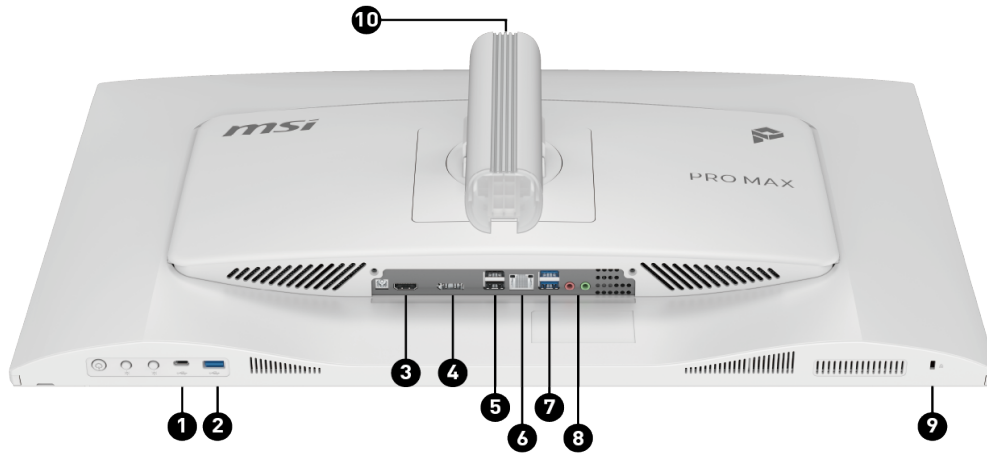

Optimize the screen colors and brightness to enhance your viewing experience.

DDR5 Memory

Elevate system performance with dual-channel DDR5 technology to enhance efficiency and stability for users.

Retractable Webcam

For clear online calls or courses while ensuring privacy and safe connectivity.

CONNECTIONS

- | | |
|-------------------------|--------------------------|
| 1. 1x USB 5Gbps Type-C | 2. 1x USB 5Gbps Type-A |
| 3. 1x HDMI-out | 4. 1x DisplayPort |
| 5. 2x USB 2.0 Type-A | 6. 1x RJ45 LAN (1G) |
| 7. 2x USB 10Gbps Type-A | 8. 2x Audio Jack |
| 9. 1x Kensington Lock | 10. 1x 5MP Pop-up Webcam |