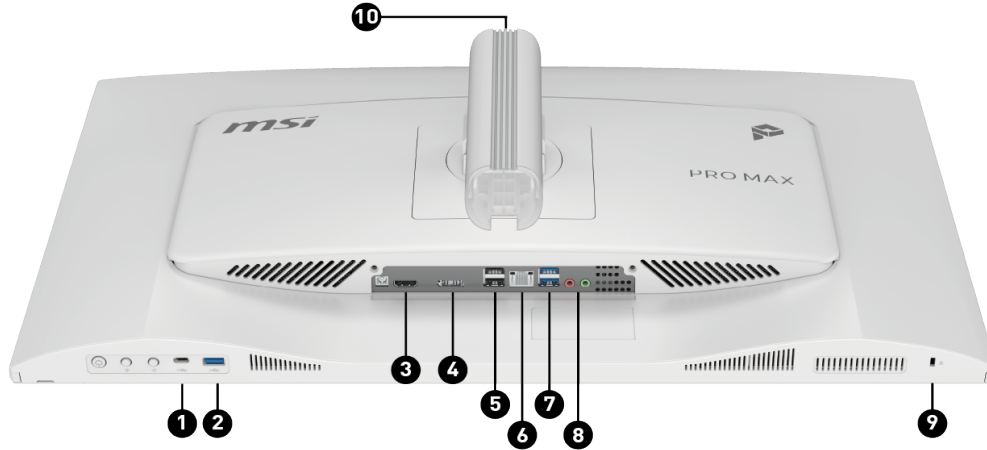

Optimize the screen colors and brightness to enhance your viewing experience.

10-Point Touch

Enjoy the extraordinary and superior performance with the most optimal 10-point touch.

DDR5 Memory

Elevate system performance with dual-channel DDR5 technology to enhance efficiency and stability for users.

Retractable Webcam

For clear online calls or courses while ensuring privacy and safe connectivity.

CONNECTIONS

- | | |
|-------------------------|--------------------------|
| 1. 1x USB 5Gbps Type-C | 2. 1x USB 5Gbps Type-A |
| 3. 1x HDMI-out | 4. 1x DisplayPort |
| 5. 2x USB 2.0 Type-A | 6. 1x RJ45 LAN (1G) |
| 7. 2x USB 10Gbps Type-A | 8. 2x Audio Jack |
| 9. 1x Kensington Lock | 10. 1x 5MP Pop-up Webcam |