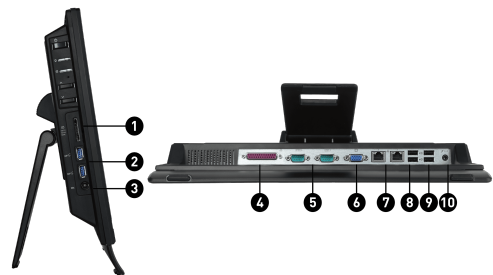

FEATURES

15.6" Full HD Screen

15.6" Full HD (1920x1080) screen is ideal for POS terminals in shops.

IPS Grade Panel

Instantly optimize the screen colors and brightness to ensure that you enjoy every detail at its best while creating your own on-line video

2 COM Ports

Fully connect devices of POS to make it an optimal cutting-edge platform for a variety of commercial projects.

Dual LAN

Dual LAN design provides the second LAN backup and a safer network environment

TPM Support

Secure your confidential data with encryption keys.

HDD Caddy Support

You can install a second internal HDD rapidly when it crashes, so that you can continue to work.

MSI Center

The MSI Center takes optimization to the next level with easily adjustable system modes and resources for a wide range of scenarios and needs.

MSI Cloud Center

MSI Cloud Center app brings you a private cloud and helps backup files of your mobile devices (Android & iOS)

CONNECTIONS

- | | |
|-------------------------------|-------------------------------------|
| 1. 1x Card reader | 2. 2 x USB 3.2 Gen 2 Type A |
| 3. 1x DC-in | 4. 1 x Parallel Port (Printer Port) |
| 5. 2 x Serial Port (COM Port) | 6. 1 x VGA Port |