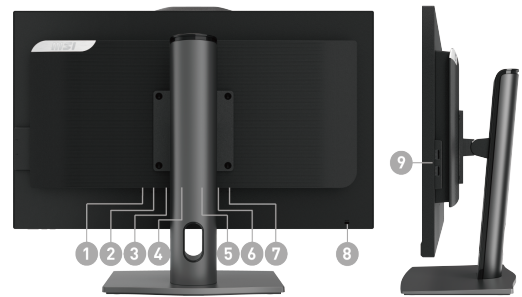

TPM Support

Secure your confidential data with encryption keys.

VESA Mountable

To be mounted on the wall of your office & home with a VESA standard design which can make it completely invisible on a desk.

CONNECTIONS

- DC Jack
- 1x HDMI™ out (2.0)
- 1x DP out (1.4)
- 1x RJ45
- 1x USB 3.2 Gen 2 Type-A/ 1x USB 6. 2x USB 3.2 Gen 1 Type A 3.2 Gen 2 Type-C
8. 1x Kensington lock
- 1x Mic-in/ 1x Line-out
9. 2x USB 2.0 Type-A