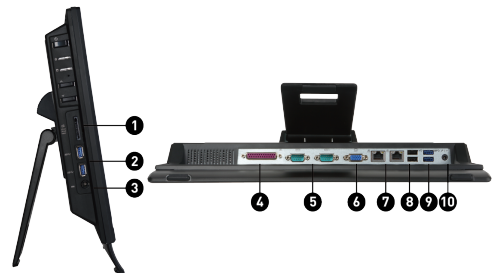

SPECIFICATIONS

Wireless LAN	Intel® 9462AC WiFi + BT 5 Combo
Disco Rígido	M.2 SSD (PCIe) x 1, 2.5" HDD x 1, 2.5" HDD Caddy x 1
I/O	Printer Port (Parallel) x 1
Webcam	1M HD
Salida VGA	1
Dimensiones (Ancho x Largo x Alto)	399.5 x 69.2 x 313.9 mm (15.73 x 2.72 x 12.36 inch)
Certificates	FCC, CB/CE, UL & CUL, VCCI, RCM
Nota	*Upgrade timing may vary by device. Features and app availability may vary by region. Certain features require specific hardware (see https://www.microsoft.com/en-us/windows/windows-11-specifications).

2 COM Ports

2 COM Ports

Fully connect devices of POS to make it an optimal cutting-edge platform for a variety of commercial projects.

TPM Support

TPM Support

Secure your confidential data with encryption keys.

HDD Caddy Support

HDD Caddy

You can install a second internal HDD rapidly when it crashes, so that you can continue to work.

USB 3.2 Gen 1 Type A

USB 3.2 Gen 1

Backup and transfer your important data with the best efficient way.

TPM Support

FW TPM design secures your confidential data with encryption keys.

CONNECTIONS

- | | |
|----------------------------|------------------------------------|
| 1. 1x Card Reader | 2. 2x USB 3.2 Gen 1 Type A |
| 3. 1x DC-in | 4. 1x Parallel Port (Printer Port) |
| 5. 2x COM port | 6. 1x VGA-out |
| 7. 2x RJ45 | 8. 2x USB 2.0 Type A |
| 9. 2x USB 3.2 Gen 1 Type A | 10. 1x Line-out/Microphone-in |