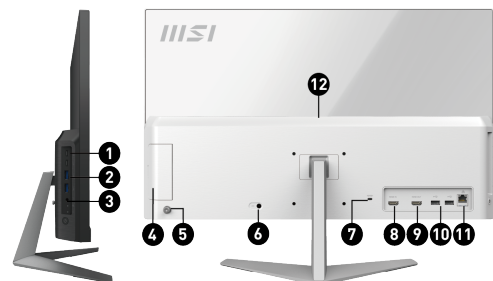

CONNECTIONS

- | | |
|----------------------------------|-------------------------------|
| 1. 2x USB3.2 Gen 2 Type C | 2. 2x USB3.2 Gen 2 Type A |
| 3. 1x Mic-in/Headphone-out combo | 4. 1x Switchable 2.5" Storage |
| 5. 5-Way Navigator | 6. 1x DC-in |
| 7. 1x Kensington Lock | 8. 1x HDMI™ in |
| 9. 1x HDMI™ out | 10. 2x USB 2.0 Type A |
| 11. 1x RJ45 LAN | 12. 1x USB 2.0 Type A |