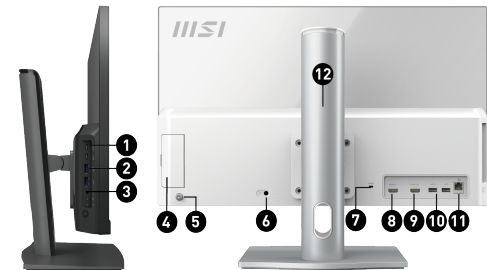

Instant Display

When devices are connected to the HDMI™-in port, the monitor will be turn on immediately without booting up the system.

VESA Mountable

To be mounted on the wall of your office & home with a VESA standard design which can make it completely invisible on a desk.

CONNECTIONS

- | | |
|----------------------------------|-------------------------------|
| 1. 2x USB3.2 Gen 2 Type C | 2. 2x USB3.2 Gen 2 Type A |
| 3. 1x Mic-in/Headphone-out combo | 4. 1x Switchable 2.5" Storage |
| 5. 5-Way Navigator | 6. 1x DC-in |
| 7. 1x Kensington Lock | 8. 1x HDMI™ in |
| 9. 1x HDMI™ out | 10. 2x USB 2.0 Type A |
| 11. 1x RJ45 LAN | 12. 1x USB 2.0 Type A |