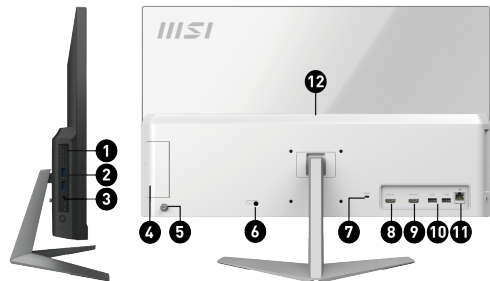

Easy to upgrade

Easy to access and upgrade components to keep the system up to date with the latest hardware.

VESA Mountable

To be mounted on the wall of your office & home with a VESA standard design which can make it completely invisible on a desk.

CONNECTIONS

- | | |
|----------------------------------|-------------------------------|
| 1. 2x USB3.2 Gen 2 Type C | 2. 2x USB3.2 Gen 2 Type A |
| 3. 1x Mic-in/Headphone-out combo | 4. 1x Switchable 2.5" Storage |
| 5. 5-Way Navigator | 6. 1x DC-in |
| 7. 1x Kensington Lock | 8. 1x HDMI™ in |
| 9. 1x HDMI™ out | 10. 2x USB 2.0 Type A |
| 11. 1x RJ45 LAN | 12. 1x USB 2.0 Type A |