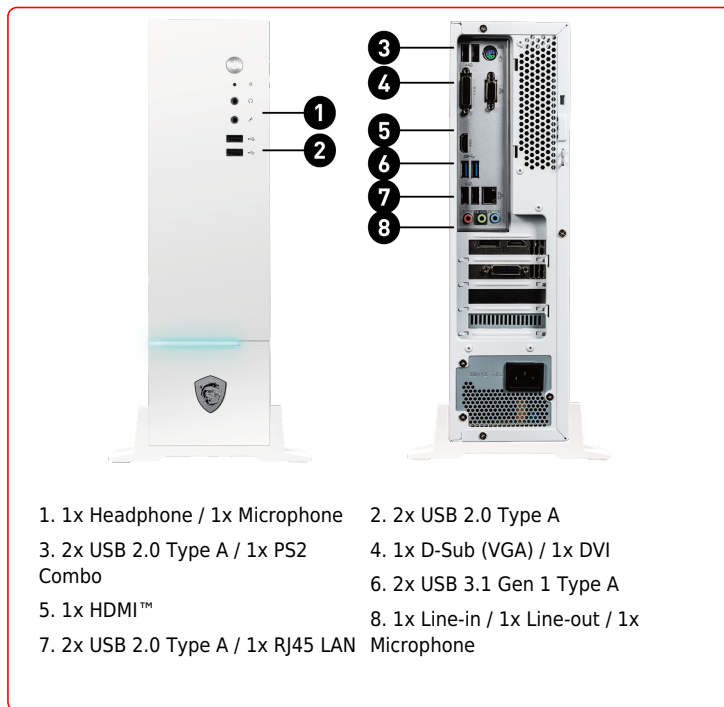

Aluminum Cover

Fully aluminum IO cover provide the maximum surface of heat dissipation, ready for breaking the world record!

Total Thermal Solution

Premium thermal design included Frozr Heatsink, Extended Heatsink and Heat-pipe.

CONNECTIONS

- | | |
|-------------------------------------|---|
| 1. 1x Headphone / 1x Microphone | 2. 2x USB 2.0 Type A |
| 3. 2x USB 2.0 Type A / 1x PS2 Combo | 4. 1x D-Sub (VGA) / 1x DVI |
| 5. 1x HDMI™ | 6. 2x USB 3.1 Gen 1 Type A |
| 7. 2x USB 2.0 Type A / 1x RJ45 LAN | 8. 1x Line-in / 1x Line-out / 1x Microphone |