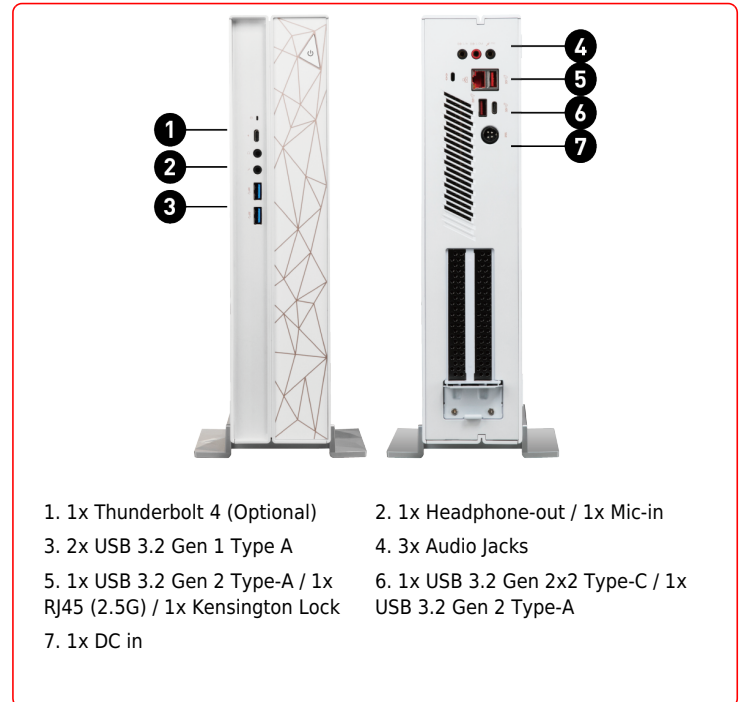

## CONNECTIONS

- |  |  |
|--|--|
| 1. 1x Thunderbolt 4 (Optional)                                   | 2. 1x Headphone-out / 1x Mic-in                        |
| 3. 2x USB 3.2 Gen 1 Type A                                       | 4. 3x Audio Jacks                                      |
| 5. 1x USB 3.2 Gen 2 Type-A / 1x RJ45 (2.5G) / 1x Kensington Lock | 6. 1x USB 3.2 Gen 2x2 Type-C / 1x USB 3.2 Gen 2 Type-A |
| 7. 1x DC in  |  |