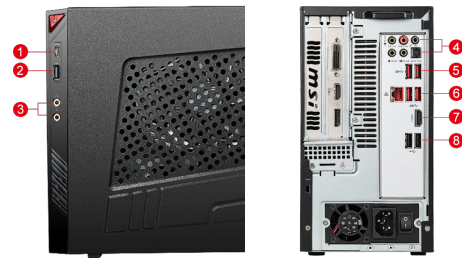

CONNECTIONS

1. 1 x USB 2.0 Type C	2. 1 x USB 2.0 Type A
3. 1 x Headset out / Mic in	4. 5 x Audio jacks / 1x S/PDIF
5. 2 x USB 3.2 Gen 1 Type A	6. 2 x USB 3.2 Gen 1 Type A / 1 x RJ45
7. 1 x HDMI™	8. 2 x USB 2.0 Type A