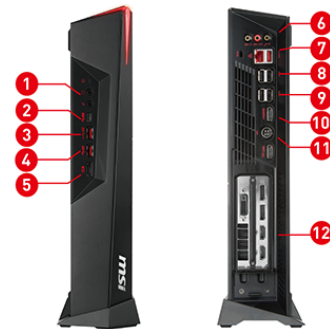

CONNECTIONS

1. 1x Mic in / 1x Headset out	2. 1x USB 3.1 Gen 1 Type C
3. 1x USB 3.1 Gen 1 Type A (with super charger function)	4. 1x USB 3.1 Gen 1 Type A
5. 1x VR-Link (Front)	6. 3x Audio jacks
7. 1x RJ45 / 1x USB 3.1 Gen 1 Type A	8. 2x USB 2.0
9. 2x USB 2.0	10. 1x HDMI™
11. 1x DC in / 1x VR-Link (Connect Graphic card and front VR-Link port)	12. 1x DVI-D / 2x HDMI™ / 2x DP