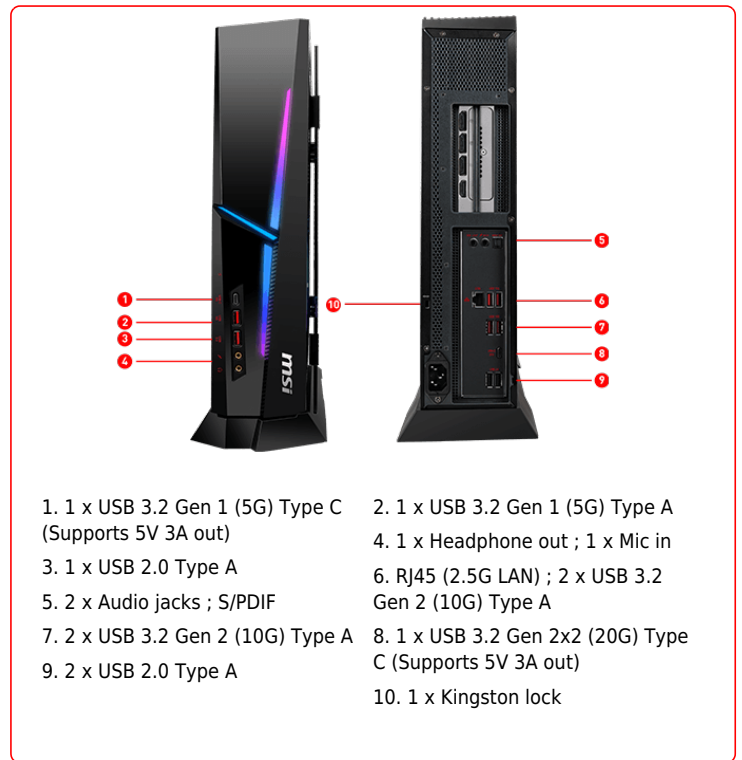

CONNECTIONS

1. 1 x USB 3.2 Gen 1 (5G) Type C (Supports 5V 3A out)	2. 1 x USB 3.2 Gen 1 (5G) Type A
2. 1 x USB 5Gbps Type A	4. 1 x Headphone out ; 1 x Mic in
3. 1 x USB 2.0 Type A	6. RJ45 (2.5G LAN) ; 2 x USB 3.2 Gen 2 (10G) Type A
5. 2 x Audio jacks ; S/PDIF	8. 1 x USB 3.2 Gen 2x2 (20G) Type C (Supports 5V 3A out)
7. 2 x USB 3.2 Gen 2 (10G) Type A	9. 2 x USB 2.0 Type A
10. 1 x Kingston lock