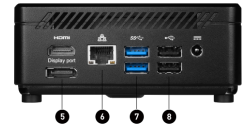

CONNECTIONS

1. 1x Headphone-out	2. 1x Mic-in
3. 1x USB 3.2 Gen 1 Type A	4. 1x USB 3.2 Gen 1 Type C
5. 1x DP (1.2) / 1x HDMI (1.4)	6. 1x RJ45
7. 2x USB 3.2 Gen 1 Type A	8. 2x USB 2.0