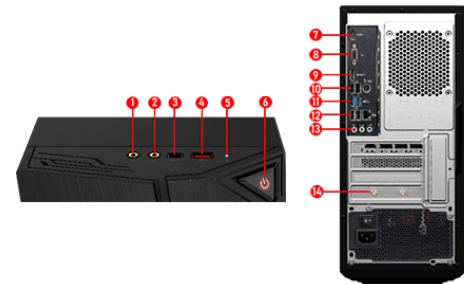

CONNECTIONS

- | | |
|-----------------------------|--|
| 1. 1x Headphone | 2. 1x Microphone |
| 3. 1x USB 3.2 Gen 1 Type C | 4. 1x USB 3.2 Gen 1 Type A |
| 5. HDD LED | 6. Power button |
| 7. 1x HDMI™ out | 8. 1x VGA (D-sub) |
| 9. 1x DisplayPort out | 10. 1x PS/2 Combo port / 2x USB 2.0 Type A |
| 11. 2x USB 3.2 Gen 1 Type A | 12. 1x RJ45 (1G LAN) / 2x USB 2.0 Type A |
| 13. 3x Audio jacks | 14. 2x Wi-Fi Antenna |