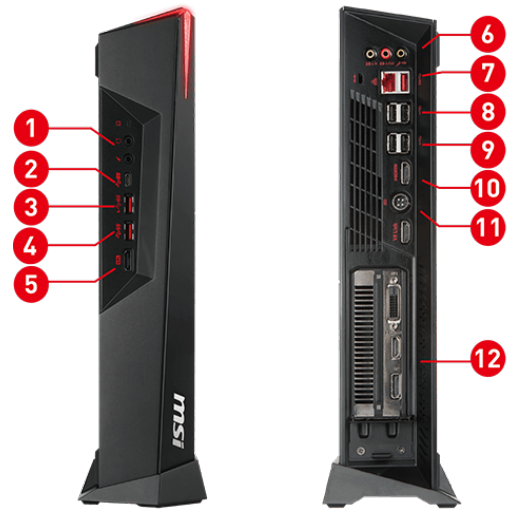

FEATURES

Silent Storm Cooling 2

Exclusive, silent and powerful cooling system that embraces several separated chambers for component cooling.

Mystic Light

Make your build look on fire or cold as ice. You are in control. Customize colors and effects with RGB LED.

Easy to carry

We designed our Gaming Desktop to be taken anywhere. So wherever your gaming den is, you can easily carry this Gaming Desktop there.

SPECIFICATIONS

OS	Windows 10 Home
CPU	Up to Intel® Core™ i7-8700 Processor
Chipset	Intel® H310
Memory	2 x DDR4 2400MHz SO-DIMMs, up to 32GB
VGA	Up to MSI GeForce® GTX 1070 8GB GDDR5
Storage	1 x M.2 SSD (SATA/PCIe Auto switch) 1 x 2.5" HDD
Bluetooth	5
LAN (RJ45)	GigaBit LAN (Intel® WGI219V)
Cooling System	Fan Cooler
I/O	1 x USB 3.1 Gen 1 Type C 2 x USB 3.1 Gen 1 Type A (one is with Super Charger 2) 1 x Mic in / 1 x Headphone out 1 x HDMI™ out (VR Link)
AC Adapter	Intel® Dual Band Wireless-AC 9461
Dimension	with stand: 353.73 x 97.56 x 251.35 mm w/o stand: 346.25 x 232.47 x 71.83 mm
Weight	3.17KG / 6.09KG
Accessories	1 x Adapter 1 x Power cord 1 x HDMI™ Cable 1 x Manual (optional) 1 x Quick guide 1 x Warranty card

CONNECTIONS

- | | |
|--------------------------------------|---------------------------------|
| 1. 1x Mic in / 1x Headset out | 2. 1x USB 3.1 Gen 1 Type C |
| 3. 1x USB 3.1 Gen 2 Type A | 4. 1x USB 3.1 Gen 2 Type A |
| 5. 1x VR-Link (Front) | 6. 3x Audio jacks |
| 7. 1x RJ45 / 1x USB 3.1 Gen 1 Type A | 8. 2x USB 3.1 Gen 1 Type A |
| 9. 2x USB 2.0 | 10. 1x HDMI™ |
| 11. 1x DC in | 12. 1x DVI-D / 1x HDMI™ / 1x DP |