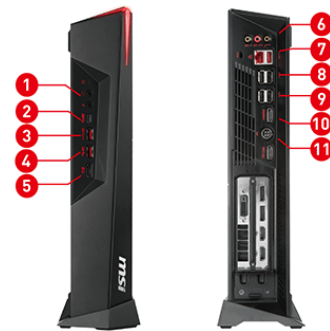

CONNECTIONS

1. 1x Mic in / 1x Headset out	2. 1x USB 3.2 Gen 1 Type C
3. 2x USB 3.2 Gen 1 Type A	4. 3x Audio jacks
5. 1x RJ45 / 1x USB 3.2 Gen 1 Type A	6. 4x USB 2.0
7. 1x HDMI™ out (1.4)	8. DC in