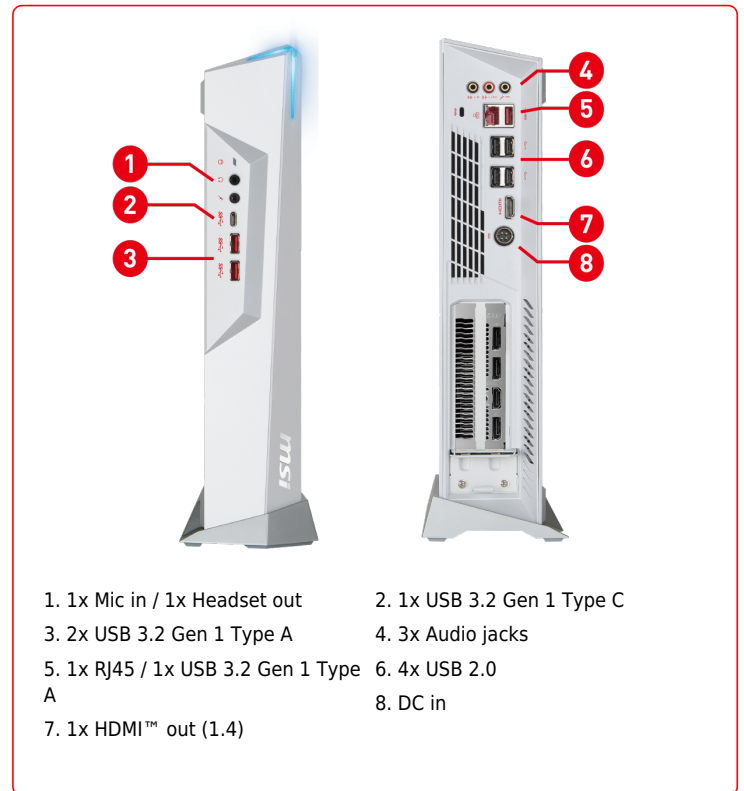

Compact size

The same performance as a big gaming rig but in a powerful small sized chassis so you can take it anywhere.

Silent Storm Cooling 2

Exclusive, silent and powerful cooling system that embraces several separated chambers for component cooling.

CONNECTIONS

- 1. 1x Mic in / 1x Headset out
- 2. 2x USB 3.2 Gen 1 Type A
- 3. 2x USB 3.2 Gen 1 Type A
- 4. 3x Audio jacks
- 5. 1x RJ45 / 1x USB 3.2 Gen 1 Type A
- 6. 4x USB 2.0
- 7. 1x HDMI™ out (1.4)
- 8. DC in