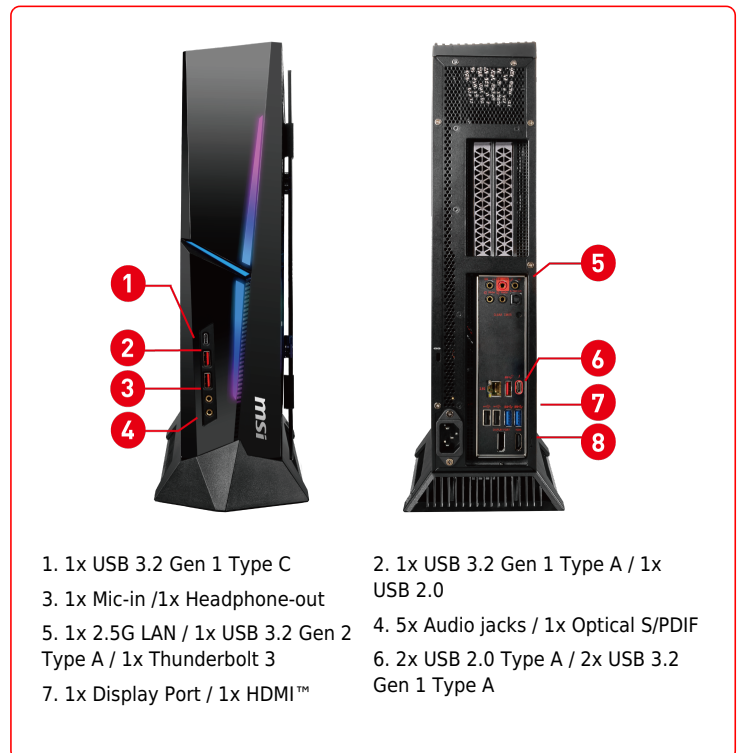

Compact Size

The same performance as a big gaming rig but in a powerful small sized chassis so you can take it anywhere.

Silent Storm Cooling 3

Exclusive, silent and powerful cooling system that embraces several separated chambers for component cooling.

Easy to upgrade

Easy to access and upgrade components to keep the system up to date with the latest hardware.

Vertical graphics design

Vertical placed graphics card to prevent bending of the card or damage to the PCIe slot during transport.

CONNECTIONS

- | | |
|---|--|
| 1. 1x USB 3.2 Gen 1 Type C | 2. 1x USB 3.2 Gen 1 Type A / 1x USB 2.0 |
| 3. 1x Mic-in / 1x Headphone-out | 4. 5x Audio jacks / 1x Optical S/PDIF |
| 5. 1x 2.5G LAN / 1x USB 3.2 Gen 2 Type A / 1x Thunderbolt 3 | 6. 2x USB 2.0 Type A / 2x USB 3.2 Gen 1 Type A |
| 7. 1x Display Port / 1x HDMI™ | |