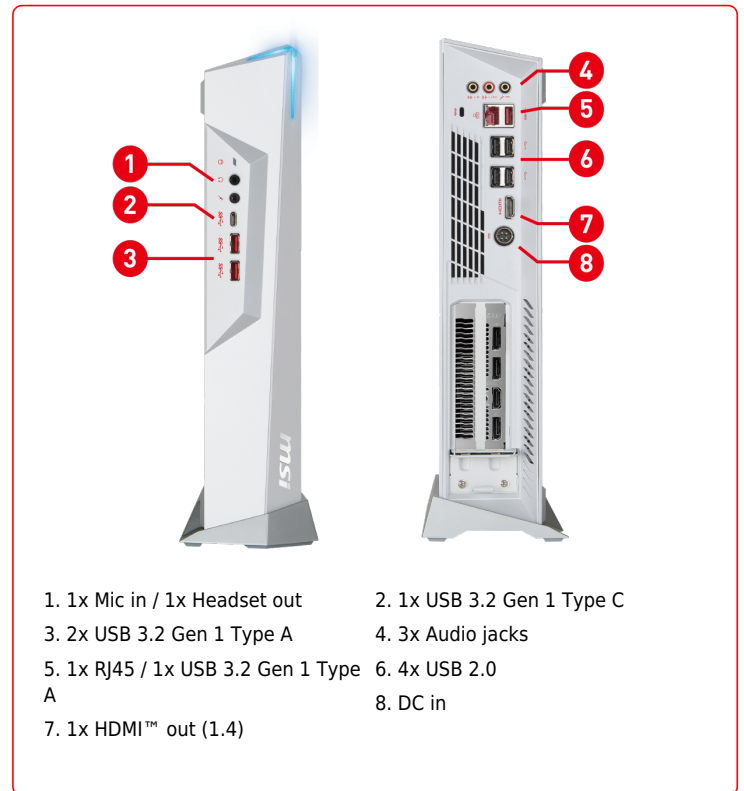

### Mystic Light

Make your build look on fire or cold as ice. You are in control. Customize colors and effects with RGB LED.

## CONNECTIONS

- |                                      |                            |
|--------------------------------------|----------------------------|
| 1. 1x Mic in / 1x Headset out        | 2. 1x USB 3.2 Gen 1 Type C |
| 3. 2x USB 3.2 Gen 1 Type A           | 4. 3x Audio jacks          |
| 5. 1x RJ45 / 1x USB 3.2 Gen 1 Type A | 6. 4x USB 2.0              |
| 7. 1x HDMI™ out (1.4)                | 8. DC in                   |