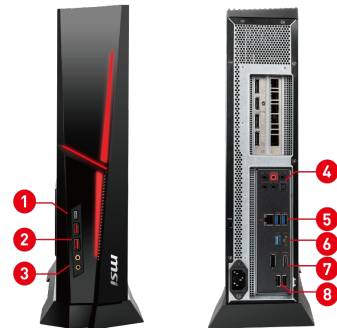

CONNECTIONS

1. 1x USB 3.2 Gen 1 Type C	2. 1x USB 3.2 Gen 1 Type A
3. 1x USB 2.0	4. 1x Mic-in /1x Headphone-out
5. 5x Audio jacks / 1x Optical S/PDIF	6. 1x RJ45(2.5G LAN) / 2x USB 3.2 Gen 1 Type A
7. 1x USB 3.2 Gen 1 Type A / 1x USB 3.2 Gen 1 Type C	8. 1x DP out (1.2) / 1x HDMI™ out (1.4)
9. 2x USB 2.0 Type A