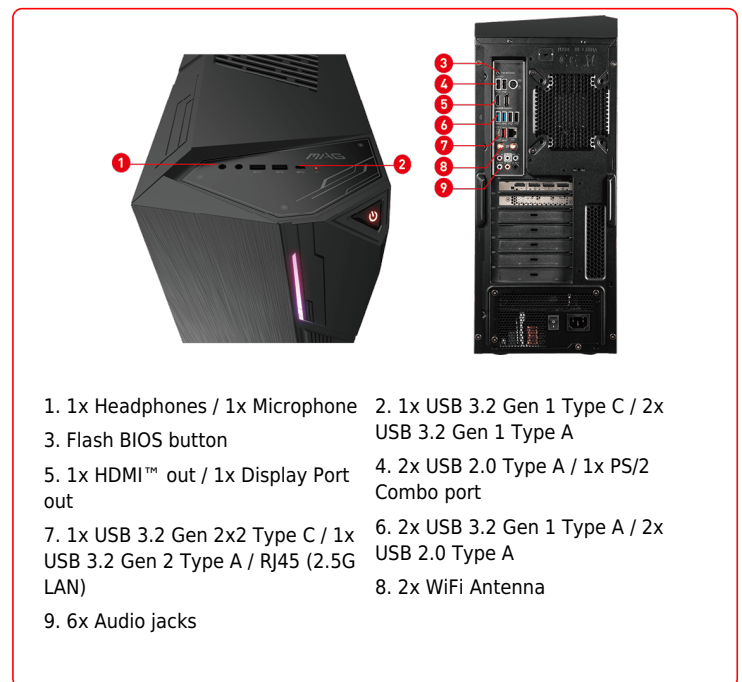

CONNECTIONS

- | | |
|--|--|
| 1. 1x Headphones / 1x Microphone | 2. 1x USB 3.2 Gen 1 Type C / 2x USB 3.2 Gen 1 Type A |
| 3. Flash BIOS button | 4. 2x USB 2.0 Type A / 1x PS/2 Combo port |
| 5. 1x HDMI™ out / 1x Display Port out | 6. 2x USB 3.2 Gen 1 Type A / 2x USB 2.0 Type A |
| 7. 1x USB 3.2 Gen 2x2 Type C / 1x USB 3.2 Gen 2 Type A / RJ45 (2.5G LAN) | 8. 2x WiFi Antenna |
| 9. 6x Audio jacks | |