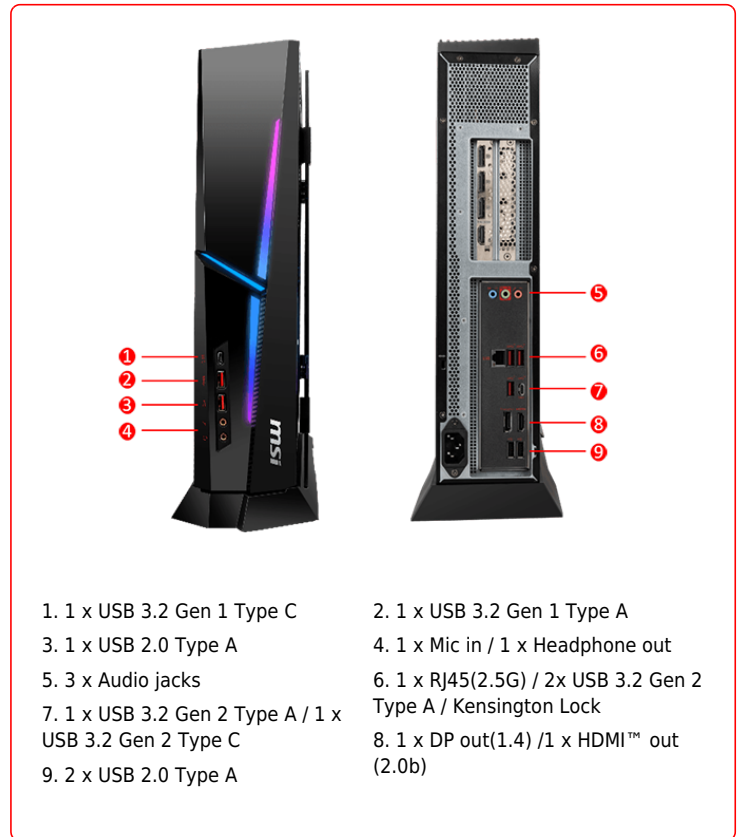

Compact size

The same performance as a big gaming rig but in a powerful small sized chassis so you can take it anywhere.

Silent Storm Cooling 3

Exclusive, silent and powerful cooling system that embraces several separated chambers for component cooling.

Tempered glass

Door-like tempered glass side panel with a thickness of 4mm are at your disposal with this gaming desktop.

Wi-Fi 6E

The latest Wi-Fi 6E delivers stunning speed while keeps the network smooth and stable even when sharing the network with numerous users.

CONNECTIONS

- | | |
|--|---|
| 1. 1 x USB 3.2 Gen 1 Type C | 2. 1 x USB 3.2 Gen 1 Type A |
| 3. 1 x USB 2.0 Type A | 4. 1 x Mic in / 1 x Headphone out |
| 5. 3 x Audio jacks | 6. 1 x RJ45(2.5G) / 2x USB 3.2 Gen 2 Type A / Kensington Lock |
| 7. 1 x USB 3.2 Gen 2 Type A / 1 x USB 3.2 Gen 2 Type C | 8. 1 x DP out(1.4) / 1 x HDMI™ out (2.0b) |
| 9. 2 x USB 2.0 Type A | |