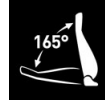

SPECIFICATIONS

Колір	Gray
Вага	21.9kg / 25.2kg
Модель	MAG CH130 I FABRIC
Maximum Armrest Height	84.6 cm
Backrest Shoulder Width	57 cm
Adjustable Tilt Angle	0° - 15°
Socket	80 (cm)
Socket	55 (cm)
Socket	47.5 (cm)
Socket	37.5 (cm)
Socket	30.5 (cm)
Socket	150 (kg)
Socket	55 (cm)
Socket	80 x 66 x 33 (cm)
Socket	200 (cm)
Socket	YES
Socket	66 x 68 x 130 cm
Socket	52 x 52.5 (cm)
Socket	20.2KG / 27 KG
Socket	75mm breaking wheels
Socket	Black and Grey
Socket	Steel Base
Socket	MAG CH120 I
Socket	40-45 kg/m ³
Socket	Steel (Diameter:19 mm)
Socket	PVC Leather
Socket	4D
Socket	27 x 10 cm
Socket	Conventional Tilt
Socket	YES
Socket	NO
Socket	0~12 degree
Socket	Class-4
Socket	High-back
Socket	90-180 degree
Socket	YES

Wide Reclinable Mode

Users can relax and recline the backrest for up to 150 degrees with an additional maximum of 15 degrees tilt.

Sturdy framework

The complete frame of MSI Gaming Chair is made of steel that can support up to 150kg- a stability gamers can rely on.