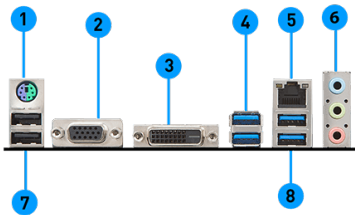

## SPECIFICATIONS

<b>Model Name</b>	B360M PRO-VD
<b>CPU Support</b>	Supports 8th Gen Intel® Core™ / Pentium® Gold / Celeron® processors
<b>CPU Socket</b>	LGA 1151
<b>Chipset</b>	Intel® B360 Chipset
<b>Graphics Interface</b>	1 x PCI-E 3.0 x16 slot
<b>Display Interface</b>	DVI-D, VGA - Requires Processor Graphics
<b>Memory Support</b>	2 DIMMs, Dual Channel DDR4 up to 2666MHz
<b>Expansion Slots</b>	2 x PCI-E x1 slots
<b>Storage</b>	1 x Turbo M.2 slot, supports Intel® Optane™ Technology 6 x SATA 6Gb/s
<b>USB ports</b>	6 x USB 3.1(Gen1) + 6 x USB 2.0
<b>LAN</b>	Realtek® 8111H Gigabit LAN
<b>Audio</b>	8-Channel(7.1) HD Audio with Audio Boost

## CONNECTIONS

- |                    |                        |
|--------------------|------------------------|
| 1. PS/2 Combo Port | 2. VGA Port            |
| 3. DVI-D Port      | 4. USB 3.1 Gen1        |
| 5. LAN Port        | 6. HD Audio Connectors |
| 7. USB 2.0 Port    | 8. USB 3.1 Gen1        |