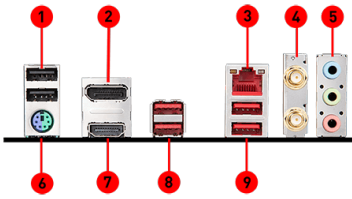

## SPECIFICATIONS

<b>Model Name</b>	B450I GAMING PLUS AC
<b>CPU Support</b>	Supports AMD® RYZEN™ 1st and 2nd Generation/ Ryzen™ with Radeon™ Vega Graphics Processors for Socket AM4
<b>CPU Socket</b>	AM4
<b>Chipset</b>	AMD® B450 Chipset
<b>Graphics Interface</b>	1 x PCI-E 3.0 x16 slot
<b>Display Interface</b>	DisplayPort, HDMI™ - Requires Processor Graphics
<b>Memory Support</b>	2 DIMMs, Dual Channel DDR4 3466+ (OC)
<b>Storage</b>	1 x M.2 slot 4 x SATA 6Gb/s
<b>USB ports</b>	6 x USB 3.1 (Gen1) + 4 x USB 2.0
<b>LAN</b>	Realtek® 8111H Gigabit LAN
<b>Wi-Fi / BT</b>	Intel® DualBand Wireless-AC 3168, Bluetooth 4.2
<b>Audio</b>	8-Channel(7.1) HD Audio with Audio Boost
<b>Form Factor</b>	Mini ITX

## FEATURES

- Turbo M.2**  
 Delivering Speeds Up to 32Gb/s
- X-Boost**  
 Software that auto-detects and allows you to boost the performance of any storage or USB device.
- EZ Debug LED**  
 Easiest way to troubleshoot.
- Audio Boost**  
 Reward your ears with studio grade sound quality for the most immersive audio experience.
- Core Boost**  
 With premium layout and optimized power design to support more cores and provide better performance.
- DDR4 Boost**  
 Advanced technology to deliver pure data signals for the best gaming performance and stability.

## CONNECTIONS

1. USB 2.0
2. DisplayPort
3. LAN
4. Wi-Fi / Bluetooth
5. HD Audio Connectors
6. PS/2 Combo Port
7. HDMI™
8. USB 3.1 Gen1
9. USB 3.1 Gen1