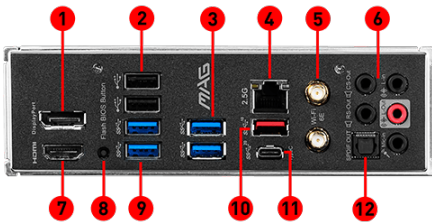

SPECIFICATIONS

| | |
|---------------------------|---|
| Model Name | MAG Z590 TOMAHAWK WIFI |
| CPU Support | Supports 10 th Gen Intel® Core™ Processors, 11th Gen Intel® Core™ Processors, Pentium® Gold and Celeron® Processors |
| CPU Socket | LGA 1200 |
| Chipset | Intel® Z590 Chipset |
| Graphics Interface | 1x PCIe 4.0 x16 slot, 1x PCIe 3.0 x16 slot Support 2-way AMD® CrossFire™ Technology |
| Display Interface | Support 4K@60Hz as specified in HDMI™ 2.0b, DisplayPort 1.4 - Requires Processor Graphics |
| Memory Support | 4 DIMMs, Dual Channel DDR4-5333 (OC) |
| Expansion Slots | 2x PCIe 3.0 x1 slots |
| Storage | 1x M.2 Gen4 x4 64Gb/s slot, 2x M.2 Gen3 x4 32Gb/s slots, Support Intel® Optane™ Technology, 6x SATA 6Gb/s ports |
| USB ports | 1x USB 3.2 Gen 2x2 20Gbps (Type-C), 2x USB 3.2 Gen 2 10Gbps (Type-A + Type-C), 6x USB 3.2 Gen 1 5Gbps (Type-A), 6x USB 2.0 |
| LAN | Intel® I225-V 2.5G LAN |
| WiFi / BT | Intel® Wi-Fi 6E AX210, Bluetooth 5.2 |
| Audio | 8-Channel (7.1) HD Audio with Audio Boost 5 |

CONNECTIONS

- DisplayPort
- USB 2.0
- USB 3.2 Gen 1 5Gbps Type-A
- 2.5G LAN Port
- Wi-Fi / Bluetooth Antenna
- HD Audio Connectors
- HDMI™
- Flash BIOS Button
- USB 3.2 Gen 1 5Gbps Type-A
- USB 3.2 Gen 2 10Gbps Type-A
- USB 3.2 Gen 2x2 20Gbps Type-C
- Optical S/PDIF OUT