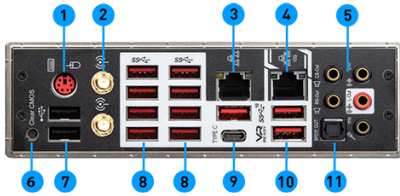

CONNECTIONS

1. PS/2 Combo Port	2. Intel Wi-Fi 6
3. LAN Port	4. 10G LAN Port
5. HD Audio Connectors	6. Clear CMOS Button
7. USB 2.0 Ports	8. USB 3.2 Gen1 Ports
9. USB 3.2 Gen2 Type-A+C	10. USB 3.2 Gen1 Type-A
11. Optical S/PDIF OUT	

Generated 2020-12-09, check for the latest version www.msi.com/datasheet. The information provided in this document is intended for informational purposes only and is subject to change without notice.