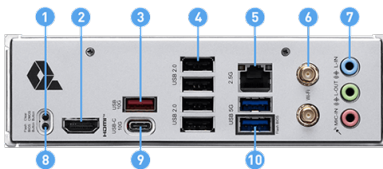

CONNECTIONS

1. Clear CMOS Button
2. HDMI™
3. USB 10Gbps Type-C
4. USB 2.0
5. 2.5G LAN
6. Wi-Fi / Bluetooth
7. Audio connectors
8. Flash BIOS Button
9. USB 10Gbps Type-C
10. USB 5Gbps Type-A