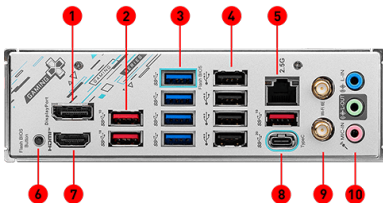

## CONNECTIONS

1. Display Port
2. USB 3.2 Gen 2 10Gbps (Type-A)
3. USB 3.2 Gen 1 5Gbps (Type-A)
4. USB 2.0
5. 2.5G LAN
6. Flash BIOS Button
7. HDMI™
8. USB 3.2 Gen 2 20Gbps (Type-C)
9. Wi-Fi / Bluetooth
10. Audio Connectors