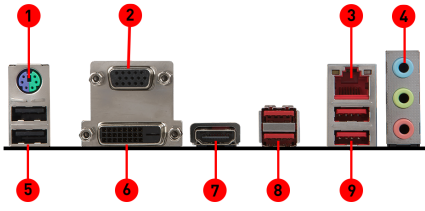

**RED
LED****FEATURES****SPECIFICATIONS**

Model Name	A320M GAMING PRO
CPU support	Supports AMD® RYZEN Series processors and 7th Gen A-series / Athlon™ Processors for socket AM4
CPU socket	AM4
Chipset	AMD® A320 Chipset
Graphics Interface	1 x PCI-E 3.0 x16 slot
Display Interface	VGA, DVI-D, HDMI™
Memory support	2 DIMMs, Dual Channel DDR4-2667
Expansion slots	2 x PCI-E x1 slots
SATA / M.2 / U.2	4 x SATA 6Gb/s ports, 1 x M.2 slot
USB 3.1 Gen1	6 x USB 3.1 Gen1
USB 2.0	6 x USB 2.0
LAN	10/100/1000Mbps LAN
Audio	7.1-Channel High Definition Audio
Form Factor	mATX

CONNECTIONS

1. PS/2 GAMING Device Port
3. Gigabit LAN Port
5. USB 2.0 Ports
7. HDMI™
9. USB 3.1 Gen1 Ports

2. VGA
4. Premium Audio Connectors
6. DVI-D
8. USB 3.1 Gen1 Ports