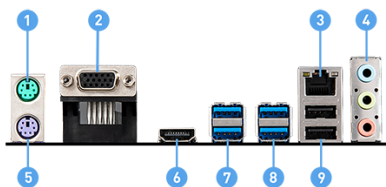

CONNECTIONS

1. Mouse	2. VGA
3. LAN	4. HD Audio Connectors
5. Keyboard	6. HDMI™
7. USB 3.2 Gen 1 5Gbps Type-A	8. USB 3.2 Gen 1 5Gbps Type-A
9. USB 2.0