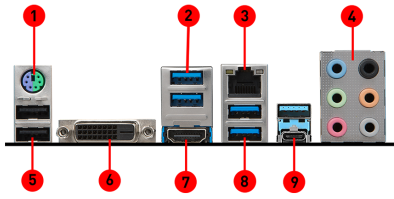

FEATURES

SPECIFICATIONS

Model Name	B350 KRAIT GAMING
CPU support	Supports AMD [®] RYZEN Series processors and 7th Gen A-series / Athlon [™] Processors for socket AM4
CPU socket	AM4
Chipset	AMD [®] B350 Chipset
Graphics Interface	1 x PCI-E 3.0 x16 slot + 1 x PCI-E 2.0 x16 slot 2-Way CrossFire
Display Interface	DVI-D, HDMI [™]
Memory support	4 DIMMs, Dual Channel DDR4-3200(OC)
Expansion slots	3 x PCI-E x1 slots
SATA / M.2 / U.2	4 x SATA 6Gb/s ports, 1 x M.2 slot
USB 3.1 Gen2	2 x USB 3.1 Gen2 (Type A+C)
USB 3.1 Gen1	8 x USB 3.1 Gen1
USB 2.0	6 x USB 2.0
LAN	10/100/1000Mbps LAN
Audio	7.1-Channel High Definition Audio
Form Factor	ATX

CONNECTIONS

1. PS/2 GAMING Device Port
2. USB 3.1 Gen1 Ports
3. Gigabit LAN Port
4. Premium Audio Connectors
5. USB 2.0 Ports
6. DVI-D
7. HDMI™
8. VR Ready USB 3.1 Gen1 Ports
9. Lightning USB 3.1 Gen2 Type-A/C