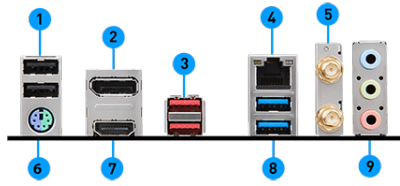

**FEATURES****SPECIFICATIONS**

Model Name	B350I PRO AC
CPU support	Supports AMD® RYZEN Series Processors and 7th Gen A-series/ Athlon™ processors for Socket AM4
CPU socket	AM4
Chipset	AMD® B350 Chipset
Graphics Interface	1 x PCI-E 3.0 x16 slot
Display Interface	DisplayPort, HDMI™
Memory support	Dual Channel DDR4 up to 3200(OC)Mhz
SATA / M.2 / U.2	4 x SATA 6Gb/s ports, 1 x Turbo M.2 slot
USB 3.1 Gen1	2 x USB3.1(Gen2) Type A, 4 x USB 3.1 Gen1
USB 2.0	4 x USB 2.0
LAN	Realtek® 8111H Gigabit LAN
Audio	8-Channel (7.1) HD Audio with Audio Boost
Form Factor	Mini ITX

**CONNECTIONS**

- 1. USB 2.0 Port
- 2. DisplayPort
- 3. USB 3.1 Gen 2(Type A)
- 4. LAN Port
- 5. Antenna Connectors
- 6. PS/2 Combo Port
- 7. HDMI™
- 8. USB 3.1 Gen 1
- 9. HD Audio Connectors