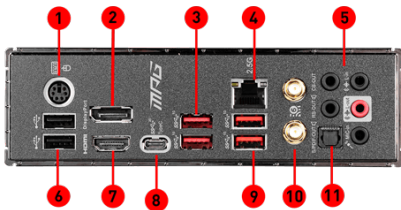

CONNECTIONS

1. PS/2 Combo Port
2. DisplayPort
3. USB 3.2 Gen 2 10Gbps (Type-A)
4. 2.5G LAN
5. HD Audio Connectors
6. USB 2.0
7. HDMI™
8. USB 3.2 Gen 2x2 20Gbps (Type-C)
9. USB 3.2 Gen 2 10Gbps (Type-A)
10. Wi-Fi 6
11. Optical S/PDIF OUT