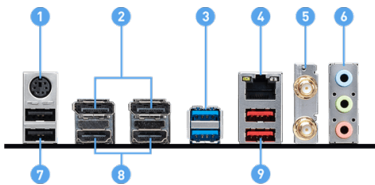

Audio Boost

Reward your ears with studio grade sound quality for the most immersive audio experience.

WiFi 6

The latest wireless solution supports MU-MIMO and BSS color technology, delivering speeds up to 2400Mbps.

Front Type-C USB 3.2 Gen 1 5Gbps

Compatible with the latest PC chassis and perfect for external drives and other mobile devices.

CONNECTIONS

- Keyboard / Mouse
- DisplayPort
- USB 3.2 Gen 1 5Gbps Type-A
- LAN port
- Wi-Fi / Bluetooth
- Audio connector
- USB 2.0
- HDMI™
- USB 3.2 Gen 2 10Gbps Type-A