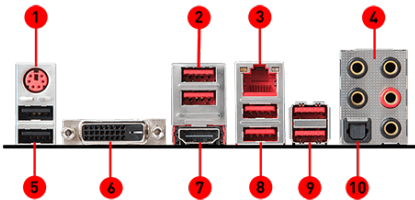

FEATURES

- DDR4 Boost**
DDR4 BOOST Advanced technology to deliver pure data signals for the best gaming performance and stability.
- Audio Boost**
AUDIO BOOST Reward your ears with studio grade sound quality for the most immersive audio experience.

SPECIFICATIONS

Model Name	X470 GAMING PRO
CPU Support	Supports AMD® RYZEN™ Desktop processors and A-series / Athlon™ Processors for Socket AM4
CPU Socket	AM4
Chipset	AMD® X470 Chipset
Graphics Interface	2 x PCI-E 3.0 x16 slots + 1 x PCI-E 2.0 x16 slot, Supports 3-way CrossFire
Display Interface	HDMI™, DVI-D - Requires Processor Graphics
Memory Support	4 DIMMs, Dual Channel DDR4-3466MHz+(OC)
Expansion Slots	3 x PCI-E x1 slots
Storage	2 x M.2 slots 6 x SATA 6Gb/s
USB ports	2 x USB 3.1 (Gen2) + 8 x USB 3.1 (Gen1) 6 x USB 2.0
LAN	10/100/1000 Gigabit LAN
Audio	8-Channel(7.1) HD Audio with Audio Boost
Form Factor	ATX

CONNECTIONS

1. PS/2 Combo Port
2. USB 3.1 Gen1
3. LAN Port
4. HD Audio Connectors
5. USB 2.0 Port
6. DVI-D Port
7. HDMI™ Port
8. USB 3.1 Gen1
9. USB 3.1 Gen2
10. Optical S/PDIF OUT