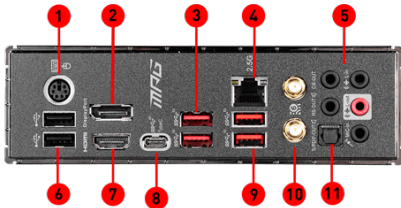

Advanced technology to deliver pure data signals for the best gaming performance and stability.

CONNECTIONS

1. PS/2 Combo Port
2. DisplayPort
3. USB 3.2 Gen 2 10Gbps (Type-A)
4. 2.5G LAN
5. HD Audio Connectors
6. USB 2.0
7. HDMI™
8. USB 3.2 Gen 2x2 20Gbps (Type-C)
9. USB 3.2 Gen 2 10Gbps (Type-A)
10. Wi-Fi 6
11. Optical S/PDIF OUT