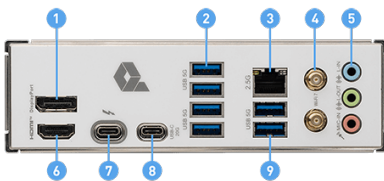

CONNECTIONS

1. DisplayPort
2. USB 5Gbps Type-A
3. 2.5G LAN
4. Wi-Fi / Antenna
5. Audio Connectors
6. HDMI™
7. Thunderbolt™ 4 40Gbps (Type-C)
8. USB 20Gbps Type-C
9. USB 5Gbps Type-A