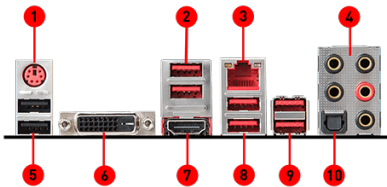

SPECIFICATIONS

| | |
|---------------------------|--|
| Model Name | X470 GAMING PLUS MAX |
| CPU Support | Supports 1st, 2nd and 3rd Gen AMD Ryzen™ / Ryzen™ with Radeon™ Vega Graphics and 2nd Gen AMD Ryzen™ with Radeon™ Graphics / Athlon™ with Radeon™ Vega Graphics Desktop Processors for Socket AM4 |
| CPU Socket | Socket AM4 |
| Chipset | AMD® X470 Chipset |
| Graphics Interface | 2 x PCI-E 3.0 x16 slots + 1 x PCI-E 2.0 x16 slot Supports 3-way CrossFire |
| Display Interface | HDMI™, DVI-D - Requires Processor Graphics |
| Memory Support | 4 DIMMs, Dual Channel DDR4-3866+(OC) |
| Expansion Slots | 3 x PCI-E x1 slots |
| Storage | 2 x M.2 slots, 6 x SATA 6Gb/s |
| USB Ports | 2 x USB 3.2(Gen2) + 8 x USB 3.2(Gen1) + 6 x USB 2.0 |
| LAN | Realtek® 8111H Gigabit LAN |
| Audio | 8-Channel(7.1) HD Audio with Audio Boost |

CONNECTIONS

- | | |
|--------------------|------------------------|
| 1. PS/2 Combo Port | 2. USB 3.2 Gen1 |
| 3. LAN Port | 4. HD Audio Connectors |
| 5. USB 2.0 Ports | 6. DVI-D Port |
| 7. HDMI™ Port | 8. USB 3.2 Gen1 |
| 9. USB 3.2 Gen2 | 10. Optical S/PDIF OUT |

FEATURES

Mystic Light RGB

Personalize your PC with 7 colors / 7 effects controlled in one click with MYSTIC LIGHT APP or a mobile device.

8+4 Pin power supply

By providing 8+4 pin connectors to ensure adequate power supply to unleash ultimate multi-core CPU performance.

Turbo M.2

Running at PCI-E Gen3 x4 maximizes performance for NVMe based SSDs.

DDR4 Boost

Advanced technology to deliver pure data signals for the best gaming performance and stability.