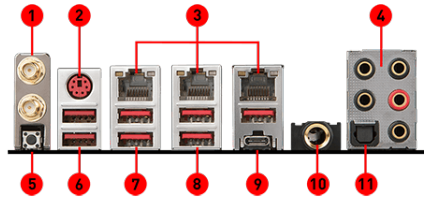

Killer xTend

Combine a built-in-switch with wireless extender. Killer fueled LAN & WIFI extender with ultimate traffic prioritization.

Triple M.2 with M.2 Shield v2

3 x M.2 slots with onboard M.2 thermal solution to keep M.2 SSDs safe, making them run cooler & faster.

Triple Killer™ LAN plus Killer™ WIFI

Get ready for the lowest latency with Killer's exclusive wired and wireless network management for gaming traffic prioritization.

CONNECTIONS

msi

ZÁKLADNÍ DESKY

Z370 GODLIKE GAMING

ONE BOARD TO RULE THEM ALL

1. Wi-Fi /Bluetooth Antenna Connectors
2. PS/2 GAMING Device Port
3. Triple Killer™ E2500 Gigabit LAN
4. HD Audio Connectors
5. Clear CMOS Button
6. USB 3.1 Gen1 Ports
7. USB 3.1 Gen1 Ports
8. USB 3.1 Gen1 Ports
9. LIGHTNING USB 3.1 Gen2 Type-A+C
10. 6.3mm headphone
11. Optical S/PDIF-Out