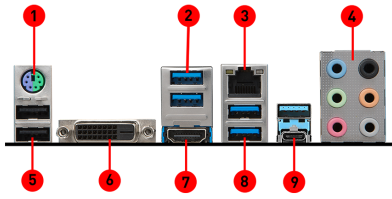

WHITE
LED

FEATURES

SPECIFICATIONS

Model Name	B350 KRAIT GAMING
CPU support	Supports AMD [®] RYZEN Series processors and 7th Gen A-series / Athlon [™] Processors for socket AM4
CPU socket	AM4
Chipset	AMD [®] B350 Chipset
Graphics Interface	1 x PCI-E 3.0 x16 slot + 1 x PCI-E 2.0 x16 slot 2-Way CrossFire
Display Interface	DVI-D, HDMI [™]
Memory support	4 DIMMs, Dual Channel DDR4-3200(OC)
Expansion slots	3 x PCI-E x1 slots
SATA / M.2 / U.2	4 x SATA 6Gb/s ports, 1 x M.2 slot
USB 3.1 Gen2	2 x USB 3.1 Gen2 (Type A+C)
USB 3.1 Gen1	8 x USB 3.1 Gen1
USB 2.0	6 x USB 2.0
LAN	10/100/1000Mbps LAN
Audio	7.1-Channel High Definition Audio
Form Factor	ATX

CONNECTIONS

1. PS/2 GAMING Device Port

3. Gigabit LAN Port

5. USB 2.0 Ports

7. HDMI™

9. Lightning USB 3.1 Gen2 Type-A/C

2. USB 3.1 Gen1 Ports

4. Premium Audio Connectors

6. DVI-D

8. VR Ready USB 3.1 Gen1 Ports