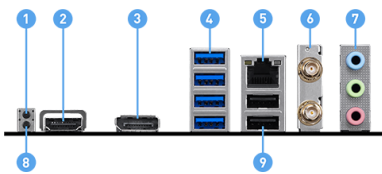

SPECIFICATIONS

Model Name	PRO A620AM-G EVO WIFI
CPU Support	Supports AMD Ryzen™ 9000 / 8000 / 7000 Series Desktop Processors
CPU Socket	AMD Socket AM5
Chipset	AMD A620A Chipset
Expansion Slots	1 x PCIe 4.0 x16 slot 1 x PCIe 3.0 x1 slot
Display Interface	Support 4K@60Hz as specified in HDMI™ 2.1, DisplayPort 1.4 – Requires Processor Graphics
Memory Support	2 DIMMs, Dual Channel DDR5 - 6800+ MT/s (OC)
Storage	2 x M.2 Gen4 x4 64Gbps slots 4 x SATA 6Gbps ports
USB ports	7 x USB 5Gbps (6 Type-A + 1 Type-C) 6 x USB 2.0
LAN	Realtek® 8125D 2.5G LAN
WIFI / BT	Wi-Fi 6E module, Bluetooth 5.3
Audio	8-Channel (7.1) HD Audio with Audio Boost

FEATURES

- Latest DDR5 Memory**
 A huge step of DDR performance enhancement with the latest DDR5 memory and MSI Memory Boost technology.
- Lightning Gen4 Solution**
 The latest Gen4 PCI-E and M.2 solution with up to 64GB/s bandwidth for maximum transfer speed.
- 2.5G Network Solution**
 Featuring premium 2.5G LAN to deliver better network experience.
- Wi-Fi 6E**
 Supports 6GHz spectrum, MU-MIMO and BSS color technology, delivering speeds up to 2400Mbps.
- Frozr AI Cooling**
 Detect CPU & GPU temperatures and automatically adjust system fan duty to a proper value.
- EZ Debug LED**
 Easiest way to troubleshoot.
- Memory Boost**
 Advanced technology to deliver pure data signals for the best performance, stability and compatibility.
- Core Boost**
 With premium layout and fully digital power design to support more cores and provide better performance.
- Audio Boost**
 Reward your ears with studio grade sound quality for the most immersive audio experience.

CONNECTIONS

1. Clear CMOS Button
2. HDMI™
3. DisplayPort
4. USB 5Gbps Type-A
5. 2.5G LAN
6. Wi-Fi / Bluetooth
7. Audio connectors
8. Flash BIOS Button
9. USB 2.0