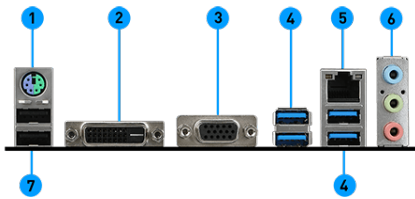

### SPECIFICATIONS

<b>Model Name</b>	A320M PRO-E
<b>CPU Support</b>	Supports AMD® Ryzen 1st and 2nd Generation/ Ryzen™ and Athlon™ with Radeon™ Vega Graphics / A-series and Athlon™ X4 Processors for Socket AM4
<b>CPU Socket</b>	Socket AM4
<b>Chipset</b>	AMD® A320 Chipset
<b>Graphics</b>	1 x PCI-E 3.0 x16 slot
<b>Interface</b>	
<b>Display Interface</b>	DVI-D, VGA - Requires Processor Graphics
<b>Memory Support</b>	2 DIMMs, Dual Channel DDR4-2667
<b>Expansion Slots</b>	2 x PCI-E x1 slots
<b>Storage</b>	6 x SATA 6Gb/s
<b>USB ports</b>	6 x USB 3.1 (Gen1) + 6 x USB 2.0
<b>LAN</b>	Realtek® 8111H Gigabit LAN
<b>Audio</b>	8-Channel(7.1) HD Audio with Audio Boost

### CONNECTIONS

- 1. PS/2 Device Port
- 2. DVI-D Port
- 3. VGA Port
- 4. USB 3.1 Gen1
- 5. LAN Port
- 6. HD Audio Connectors
- 7. USB 2.0