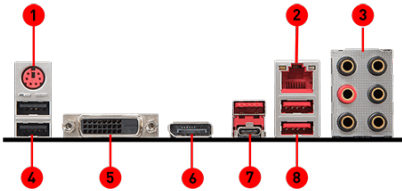

FEATURES

SPECIFICATIONS

Model Name	B360 GAMING ARCTIC
CPU Support	Supports 8th Gen Intel® Core™ / Pentium® Gold / Celeron® processors
CPU Socket	LGA 1151
Chipset	Intel® B360 Chipset
Graphics Interface	2 x PCI-E 3.0 x16 slots, Supports 2-way CrossFire
Display Interface	DisplayPort, DVI-D - Requires Processor Graphics
Memory Support	4 DIMMs, Dual Channel DDR4 up to 2666MHz
Expansion Slots	4 x PCI-E x1 slots
Storage	1 x Turbo M.2 slot, supports Intel® Optane™ Technology 5 x SATA 6Gb/s
USB ports	2 x USB 3.1(Gen2, A+C) + 4 x USB 3.1 (Gen1) + 6 x USB 2.0
LAN	Intel® I219-V Gigabit LAN
Audio	8-Channel(7.1) HD Audio with Audio Boost
Form Factor	ATX

CONNECTIONS

- | | |
|----------------------------|-----------------|
| 1. PS/2 Combo Port | 2. LAN Port |
| 3. HD Audio Connectors | 4. USB 2.0 Port |
| 5. DVI-D | 6. DisplayPort |
| 7. USB 3.1 Gen2 Type A + C | 8. USB 3.1 Gen1 |