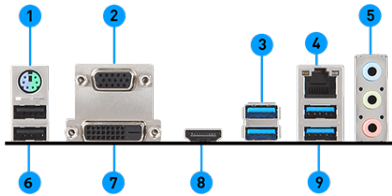

FEATURES

SPECIFICATIONS

Model Name	B450M PRO-M2
CPU support	Support AMD Ryzen™ 1 st and 2 nd Generation/Ryzen™ with Radeon™ Vega Graphics Processors for Socket AM4
CPU socket	AM4
Chipset	AMD® B450 Chipset
Graphics	1 x PCI-E 3.0 x16 slot
Interface	
Display Interface	DVI-D, VGA, HDMI - Requires Processor Graphics
Memory support	2 DIMMs, Dual Channel DDR4-3466+[OC]Mhz
Storage	1 x Turbo M.2 slot, supports 4 x SATA 6Gb/s
SATA RAID	RAID 0, 1, 10 - Available on ports SATA1 to SATA4
USB Port	6 x USB 3.1 Gen1 + 6 x USB 2.0
LAN	Realtek® 8111H Gigabit LAN
Audio	8-Channel (7.1) HD Audio with Audio Boost

CONNECTIONS

- | | |
|------------------------|-------------|
| 1. PS/2 Port | 2. VGA Port |
| 3. USB 3.1 Gen1 Port | 4. LAN Port |
| 5. HD Audio Connectors | 6. USB 2.0 |
| 7. DVI-D Port | 8. HDMI |
| 9. USB 3.1 Gen1 Port | |