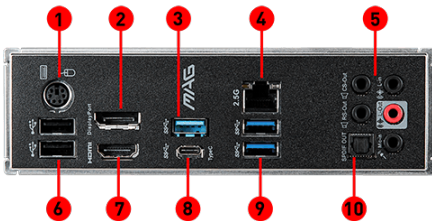

SPECIFICATIONS

Model Name	MAG B460M MORTAR
CPU Support	Supports 10 th Gen Intel® Core™ and Pentium® Gold / Celeron® processors
CPU Socket	LGA 1200
Chipset	Intel® B460 Chipset
Graphics Interface	2x PCI-E 3.0 x16 slots Support 2-way AMD® CrossFire™ Technology
Display Interface	DisplayPort, HDMI™ - Requires Processor Graphics
Memory Support	4 DIMMs, Dual Channel DDR4-2933Mhz (Max.)
Expansion Slots	1x PCI-E 3.0 x1 slot
Storage	2x M.2 slots, 6x SATA 6Gb/s
SATA RAID	RAID 0, 1, 5, 10 - Available on ports SATA1 to SATA6
USB ports	7x USB 3.2 Gen 1 5Gbps ports (2 Type-C + 5 Type-A) + 6x USB 2.0 ports
LAN	Realtek® 8125B 2.5G LAN
Audio	8-Channel(7.1) HD Audio with Audio Boost (ALC1200)

CONNECTIONS

FEATURES

- Pre-installed I/O Shielding**
 Better EMI protection and more convenience for installation
- M.2 SHIELD FROZR**
 Onboard M.2 thermal solution to keep M.2 SSDs safe while preventing throttling, making them run cooler & faster.
- Core Boost**
 With premium layout and fully digital power design to support more cores and provide better performance.
- Extended Heatsink Design**
 MSI extended PWM heatsink and enhanced circuit design ensures even high-end processors to run in full speed.
- 2.5G LAN**
 Onboard 2.5G LAN with LAN manager, delivering the best online gaming experience.
- Audio Boost**
 Reward your ears with studio grade sound quality for the most immersive audio experience.
- DDR4 Boost**
 Advanced technology to deliver pure data signals for the best gaming performance and stability.