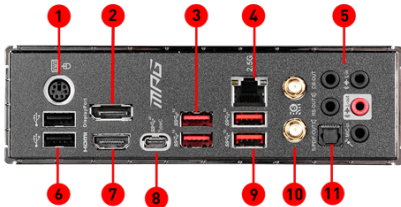

CONNECTIONS

1. PS/2 Combo Port
2. DisplayPort
3. USB 3.2 Gen 2 10Gbps (Type-A)
4. 2.5G LAN
5. HD Audio Connectors
6. USB 2.0
7. HDMI™
8. USB 3.2 Gen 2x2 20Gbps (Type-C)
9. USB 3.2 Gen 2 10Gbps (Type-A)
10. Wi-Fi 6
11. Optical S/PDIF OUT