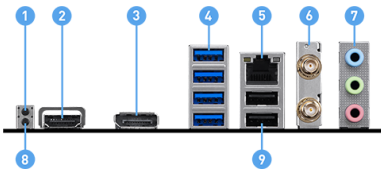

SPECIFICATIONS

Model Name	PRO A620AM-G EVO WIFI
CPU Support	Supports AMD Ryzen™ 9000 / 8000 / 7000 Series Desktop Processors
CPU Socket	AMD Socket AM5
Chipset	AMD A620A Chipset
Expansion Slots	1 x PCIe 4.0 x16 slot 1 x PCIe 3.0 x1 slot
Display Interface	Support 4K@60Hz as specified in HDMI™ 2.1, DisplayPort 1.4 - Requires Processor Graphics
Memory Support	2 DIMMs, Dual Channel DDR5 - 6800+ MT/s (OC)
Storage	2 x M.2 Gen4 x4 64Gbps slots 4 x SATA 6Gbps ports
USB ports	7 x USB 5Gbps (6 Type-A + 1 Type-C) 6 x USB 2.0
LAN	Realtek® 8125D 2.5G LAN
WIFI / BT	Wi-Fi 6E module, Bluetooth 5.3
Audio	8-Channel (7.1) HD Audio with Audio Boost

FEATURES

- 
Latest DDR5 Memory
 A huge step of DDR performance enhancement with the latest DDR5 memory and MSI Memory Boost technology.
- 
Lightning Gen4 Solution
 The latest Gen4 PCI-E and M.2 solution with up to 64GB/s bandwidth for maximum transfer speed.
- 
2.5G Network Solution
 Featuring premium 2.5G LAN to deliver better network experience.
- 
Wi-Fi 6E
 Supports 6GHz spectrum, MU-MIMO and BSS color technology, delivering speeds up to 2400Mbps.
- 
Frozr AI Cooling
 Detect CPU & GPU temperatures and automatically adjust system fan duty to a proper value.
- 
EZ Debug LED
 Easiest way to troubleshoot.
- 
Memory Boost
 Advanced technology to deliver pure data signals for the best performance, stability and compatibility.
- 
Core Boost
 With premium layout and fully digital power design to support more cores and provide better performance.
- 
Audio Boost
 Reward your ears with studio grade sound quality for the most immersive audio experience.

CONNECTIONS

1. Clear CMOS Button
2. HDMI™
3. DisplayPort
4. USB 5Gbps Type-A
5. 2.5G LAN
6. Wi-Fi / Bluetooth
7. Audio connectors
8. Flash BIOS Button
9. USB 2.0