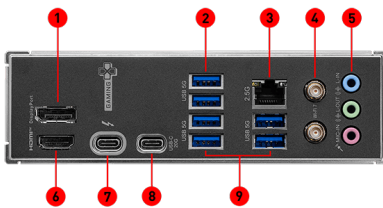

CONNECTIONS

1. Display Port	2. USB 5G (Type-A)
3. 2.5G LAN	4. Wi-Fi / Bluetooth
5. Audio Connectors	6. HDMI™
7. Thunderbolt™ 4 40Gbps (Type-C)	8. USB 20G (Type-C)
9. USB 5G (Type-A)